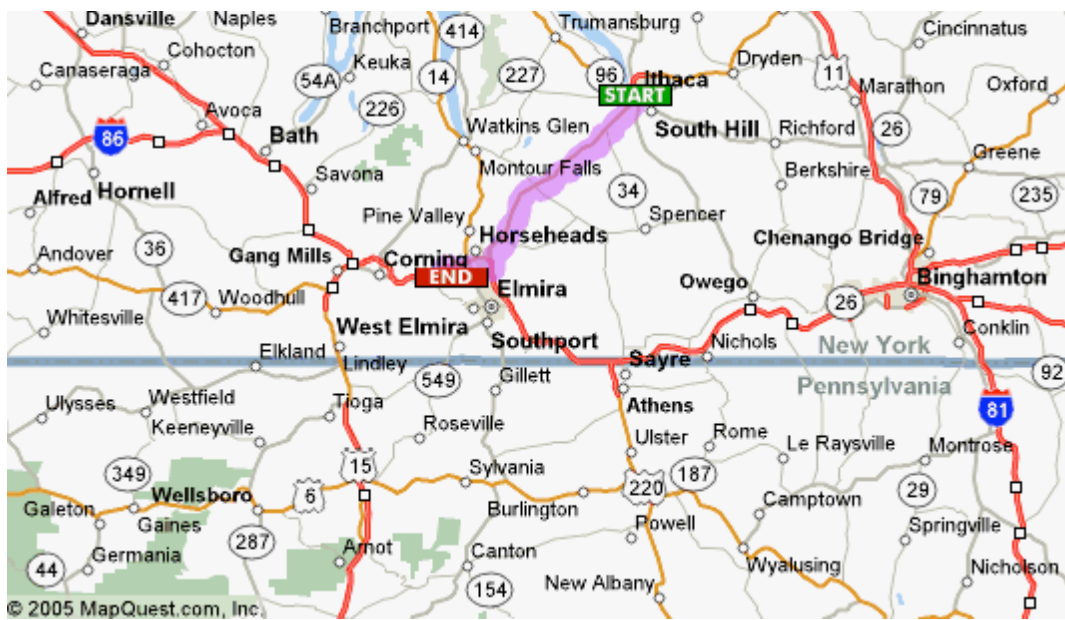

[About these results](#)

All rights reserved. Use Subject to License/Copyright | [Map Legend](#)

These directions are informational only. No representation is made or warranty given as to their content, road conditions or route usability or expeditiousness. User assumes all risk of use. MapQuest and its suppliers assume no responsibility for any loss or delay resulting from such use.

[Business Solutions](#) | [Advertise](#) | [Wireless](#) | [Settings](#) | [Link to MapQuest](#) | [Help](#) | [Contact Us](#) | [About](#) | [Privacy](#) | [Legal](#)
© 2005 MapQuest.com, Inc. All rights reserved.