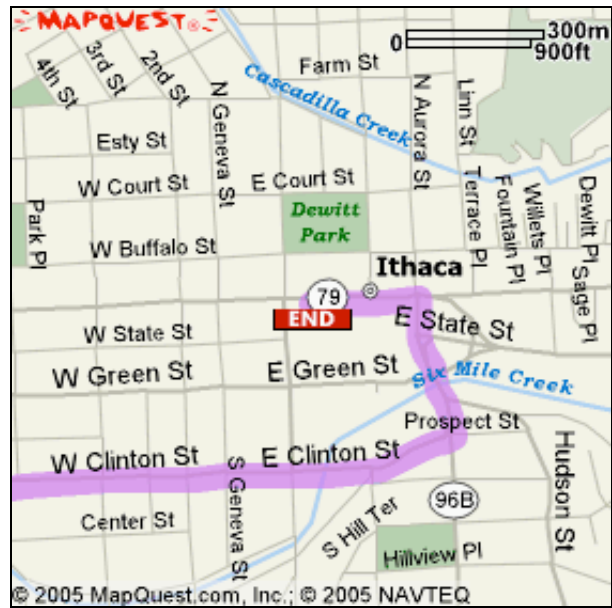

[Send To Printer](#) [Back To Directions](#)

**Start:** 276 Sing Sing Rd  
Horseheads, NY  
14845-7901 US

**End:** 130 E Seneca St  
Ithaca, NY  
14850-4353 US

**Distance:** 35.11 miles

**Total Estimated Time:** 50 minutes

### Find Your Graduating Class

I graduated in

- 1985
- 1975
- 1965
- 1955

Directions	Distance
1. Start out going NORTHEAST on CR-17/SING SING RD toward AIRPORT RD/CR-43.	0.6 miles
2. Turn RIGHT onto LEWIS ST.	0.6 miles
3. Turn RIGHT onto CR-35/CHAMBERS RD.	1.0 miles
4. Take the RT-17 W ramp.	0.1 miles
5. Merge onto NY-17 E/SOUTHERN TIER EXPY.	3.8 miles
6. Take the RT-13 exit- EXIT 54- toward ITHACA.	0.2 miles
7. Merge onto NY-13 N.	27.4 miles
8. Turn SLIGHT RIGHT onto W CLINTON ST/NY-96B S. Continue to follow NY-96B S.	0.7 miles
9. Turn LEFT onto S AURORA ST.	0.2 miles
10. Turn LEFT onto NY-79 W/E SENECA ST.	0.1 miles
11. End at 130 E Seneca St, Ithaca, NY 14850-4353 US	

**Start:**

276 Sing Sing Rd  
Horseheads, NY  
14845-7901 US

**End:**

130 E Seneca St  
Ithaca, NY  
14850-4353 US

**Notes:**

.....  
.....  
.....  
.....  
.....  
.....

[All rights reserved. Use Subject to License/Copyright](#)

## Directions

[Print](#) | [E-Mail](#) | [Send to Phone](#) | [PDA](#) | [New Directions](#)

START

130 E Seneca St  
Ithaca, NY 14850-4353, US - [Hotel Offers](#) - [Restaurant Offers](#)

END

276 Sing Sing Rd  
Horseheads, NY 14845-7901, US - [Hotel Offers](#) - [Restaurant Offers](#)