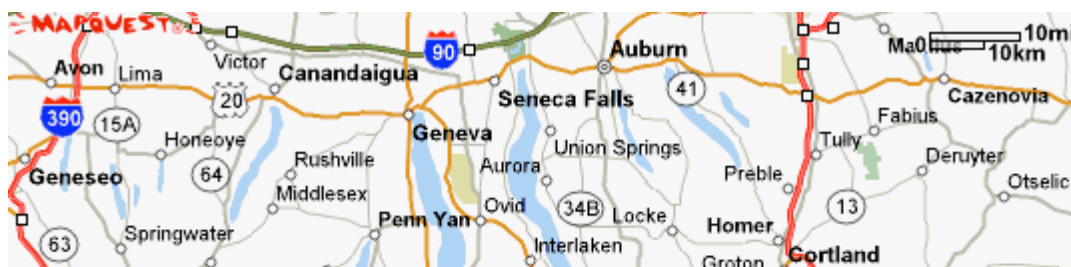

[Send To Printer](#) [Back To Directions](#)

**Start:** 276 Sing Sing Rd  
Horseheads, NY  
14845-7901 US

**End:** 130 E Seneca St  
Ithaca, NY  
14850-4353 US

**Distance:** 35.11 miles

**Total Estimated Time:** 50 minutes

### Maneuvers

[Reverse Route](#) | [Avoid Highways](#) | [Revise Route](#)

1. Start out going WEST on NY-79 W/E SENECA ST toward N CAYUGA ST/CAYUGA ST N. 0.6 miles [Map](#)
2. Turn LEFT onto NY-13 S/NY-34 S/N FULTON ST. Continue to follow NY-27.4 13 S. miles [Map](#)
3. Merge onto NY-17 W/SOUTHERN TIER EXPY toward CORNING/JAMESTOWN. 5.5 miles [Map](#)
4. Turn RIGHT onto CR-63/KAHLER RD N. 0.6 miles [Map](#)
5. Turn RIGHT onto CR-17/SING SING RD. 0.5 miles [Map](#)
6. End at 276 Sing Sing Rd, Horseheads, NY 14845-7901 US [Map](#)

**Total Est. Time:** 47 minutes **Total Est. Distance:** 34.79 miles

### Route Overview Map