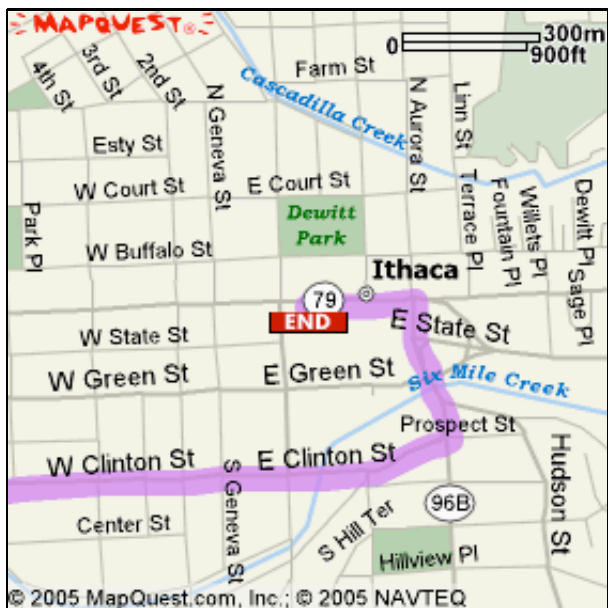

[Send To Printer](#) [Back To Directions](#)

Start: 130 E Seneca St
Ithaca, NY
14850-4353 US

End: 2800 State Route 228
Alpine, NY
14805-9719 US

Distance: 16.10 miles

Total Estimated Time: 37 minutes

Find Your Graduating Class

 [Send To Printer](#) [Back To Directions](#)

Start: 2800 State Route 228
Alpine, NY
14805-9719 US

End: 130 E Seneca St
Ithaca, NY
14850-4353 US

Distance: 16.30 miles

Total Estimated Time: 38 minutes

 **Hilton
Garden Inn**

Directions

Distance

- | | | |
|---|---|-----------|
|  | 1. Start out going NORTH on NY-228 toward KAYUTAH LAKE HOUSE. | 1.0 miles |
|  | 2. Turn RIGHT onto CAYUTAVILLE RD (Portions unpaved). | 5.7 miles |
|  | 3. CAYUTAVILLE RD becomes MILLARD HILL RD/CR-134. | 3.7 miles |
|  | 4. Turn SLIGHT LEFT onto NY-13 N/ELMIRA RD. Continue to follow NY-13 N. | 4.7 miles |
|  | 5. Turn SLIGHT RIGHT onto W CLINTON ST/NY-96B S. Continue to follow NY-96B S. | 0.7 miles |
|  | 6. Turn LEFT onto S AURORA ST. | 0.2 miles |
|  | 7. Turn LEFT onto NY-79 W/E SENECA ST. | 0.1 miles |
|  | 8. End at 130 E Seneca St, Ithaca, NY 14850-4353 US | |

Start:
2800 State Route 228

End:
130 E Seneca St

Alpine, NY
14805-9719 US

Ithaca, NY
14850-4353 US

Notes:

.....

.....

.....