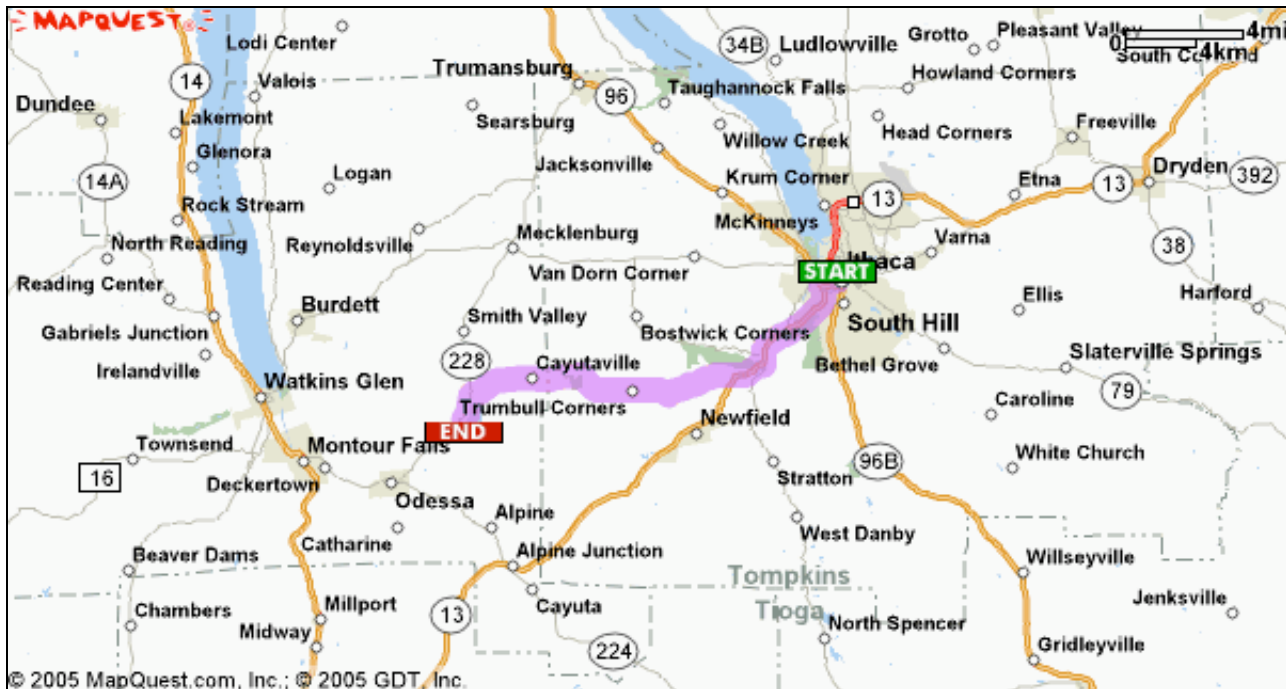

[Send To Printer](#) [Back To Directions](#)

Start: 130 E Seneca St
Ithaca, NY
14850-4353 US

End: 2800 State Route 228
Alpine, NY
14805-9719 US

Distance: 16.10 miles

Total Estimated Time: 37 minutes

Find Your Graduating Class

Start:
130 E Seneca St
Ithaca, NY
14850-4353 US

End:
2800 State Route 228
Alpine, NY
14805-9719 US

Notes:

.....

.....

.....

.....

.....

 [Send To Printer](#) [Back To Directions](#)

Start: 2800 State Route 228
Alpine, NY
14805-9719 US

End: 130 E Seneca St
Ithaca, NY
14850-4353 US

Distance: 16.30 miles

Total Estimated Time: 38 minutes

 **Hilton
Garden Inn**

Start:
2800 State Route 228

End:
130 E Seneca St

Alpine, NY
14805-9719 US

Ithaca, NY
14850-4353 US

Notes:

.....

.....

.....