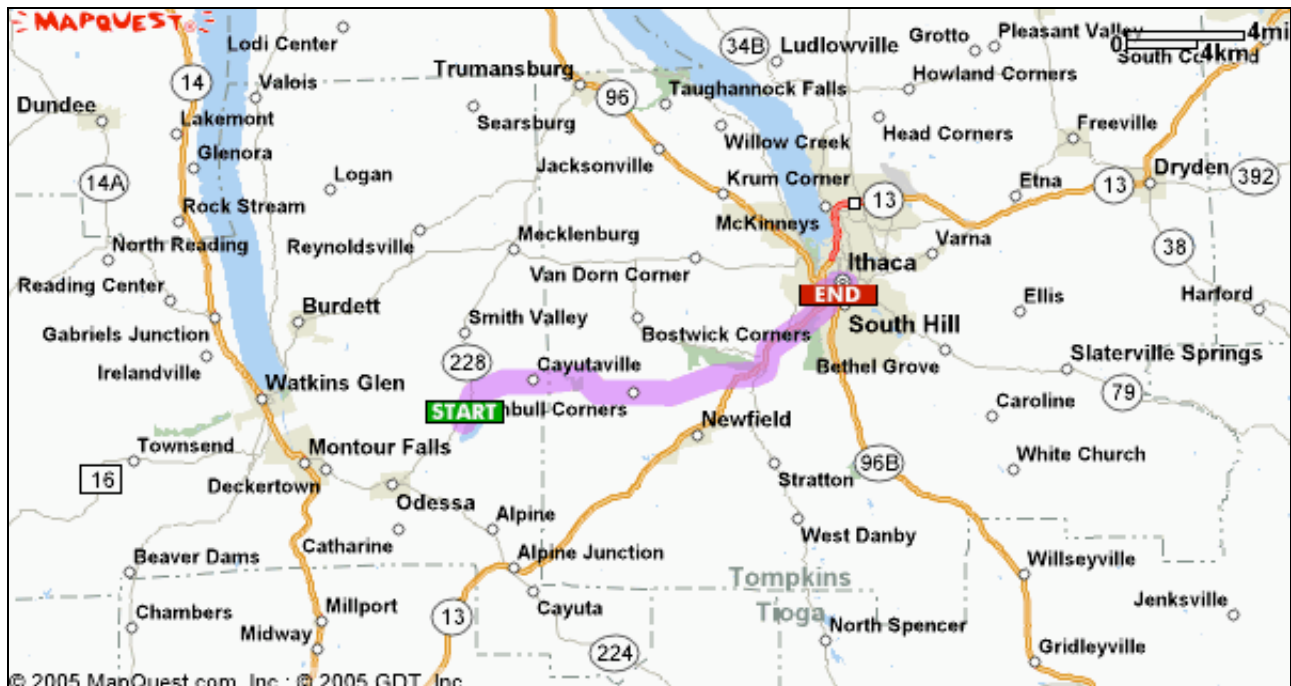

[Send To Printer](#) [Back To Directions](#)

Start: 130 E Seneca St
Ithaca, NY
14850-4353 US

End: 2800 State Route 228
Alpine, NY
14805-9719 US

Distance: 16.10 miles

Total Estimated Time: 37 minutes

Find Your Graduating Class

Start:
130 E Seneca St
Ithaca, NY
14850-4353 US

End:
2800 State Route 228
Alpine, NY
14805-9719 US

Notes:

.....

.....

.....

.....

.....

 [Send To Printer](#) [Back To Directions](#)

Start: 2800 State Route 228
Alpine, NY
14805-9719 US

End: 130 E Seneca St
Ithaca, NY
14850-4353 US

Distance: 16.30 miles

Total Estimated Time: 38 minutes

 **Hilton
Garden Inn**

Start:
2800 State Route 228

End:
130 E Seneca St

Alpine, NY
14805-9719 US

Ithaca, NY
14850-4353 US

Notes:

.....

.....

.....