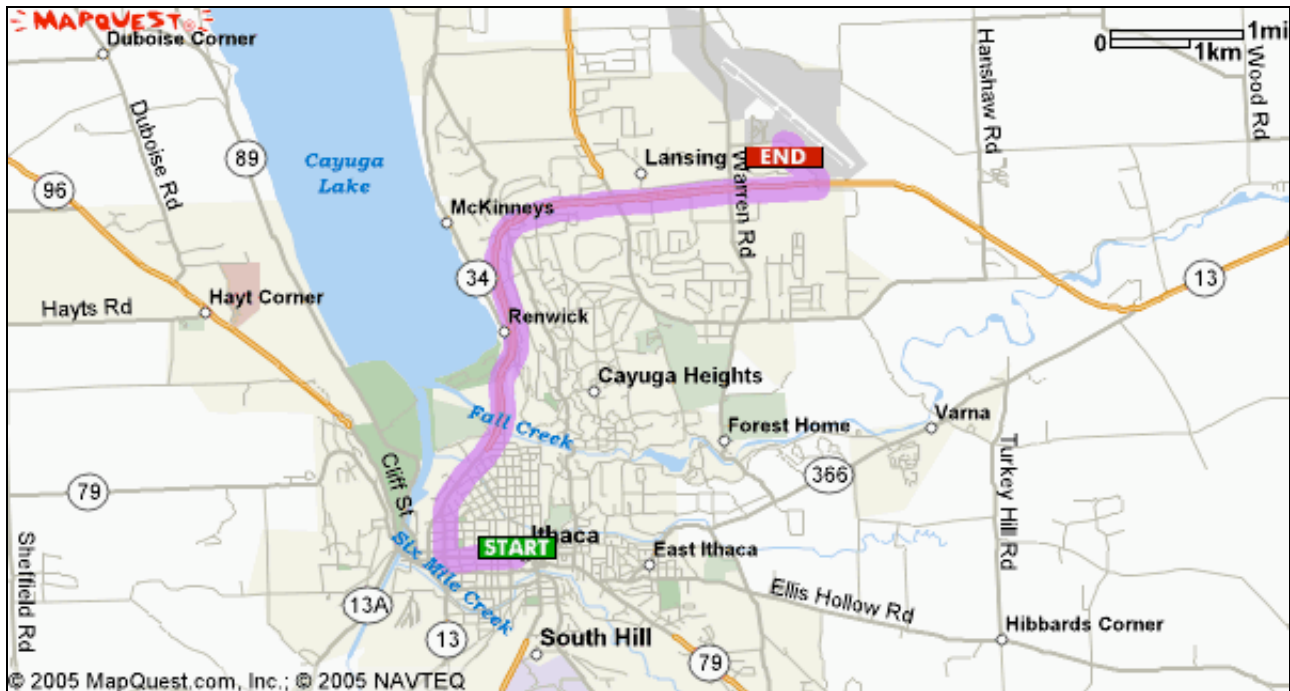

### Directions

Send To Printer Back To Directions

**Start:** 130 E Seneca St  
Ithaca, NY  
14850-4353 US

**End:** 72 Brown Rd  
Ithaca, NY  
14850-1248 US

**Distance:** 6.11 miles

**Total Estimated Time:** 10 minutes

“ Tax advice for Women. ”

Do-it-yourself  
online tax programs.

do your taxes at [hrblock.com](http://hrblock.com) GO

**H&R BLOCK**  
online taxes [hrblock.com](http://hrblock.com)

**Directions**

**Distance**

- START** 1. Start out going WEST on NY-79 W/E SENECA ST toward N CAYUGA ST/CAYUGA ST N. 0.5 miles
- NORTH 13** 2. Turn RIGHT onto NY-13 N/NY-34 N/N MEADOW ST. Continue to follow NY-13 N. 5.1 miles
- LEFT** 3. Turn LEFT onto BROWN RD. 0.4 miles
- END** 4. End at 72 Brown Rd, Ithaca, NY 14850-1248 US

**Start:**  
130 E Seneca St  
Ithaca, NY  
14850-4353 US

**End:**  
72 Brown Rd  
Ithaca, NY  
14850-1248 US

**Notes:**

.....  
.....  
.....  
.....  
.....  
.....

All rights reserved. Use Subject to License/Copyright