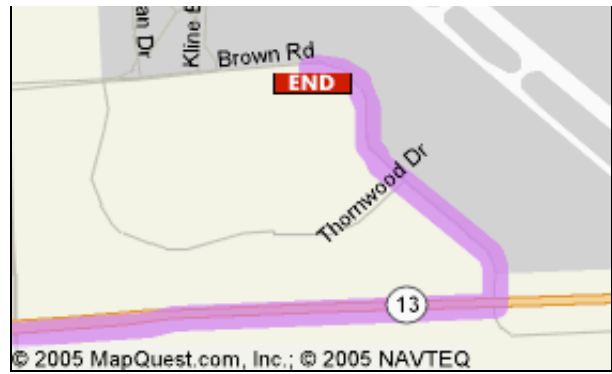

Send To Printer Back To Directions

**Start:** 130 E Seneca St  
Ithaca, NY  
14850-4353 US

**End:** 72 Brown Rd  
Ithaca, NY  
14850-1248 US

**Distance:** 6.11 miles

**Total Estimated Time:** 10 minutes

“ Tax advice for Women. ”

Do-it-yourself  
online tax programs.

do your taxes at [hrblock.com](http://hrblock.com) GO

**H&R BLOCK**  
online taxes [hrblock.com](http://hrblock.com)

**Directions**

**Distance**

- START** 1. Start out going WEST on NY-79 W/E SENECA ST toward N CAYUGA ST/CAYUGA ST N. 0.5 miles
- NORTH 13** 2. Turn RIGHT onto NY-13 N/NY-34 N/N MEADOW ST. Continue to follow NY-13 N. 5.1 miles
- LEFT** 3. Turn LEFT onto BROWN RD. 0.4 miles
- END** 4. End at 72 Brown Rd, Ithaca, NY 14850-1248 US

**Start:**  
130 E Seneca St  
Ithaca, NY  
14850-4353 US

**End:**  
72 Brown Rd  
Ithaca, NY  
14850-1248 US

**Notes:**

.....  
.....  
.....  
.....  
.....  
.....

All rights reserved. Use Subject to License/Copyright