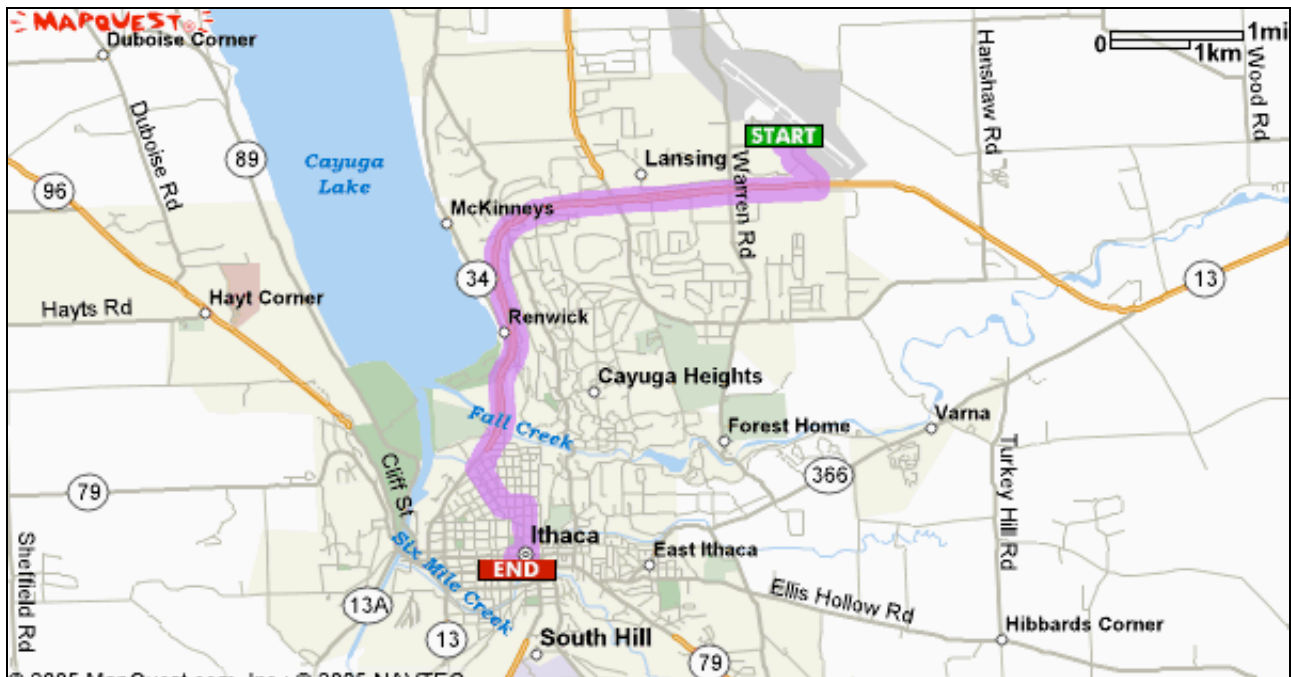

[Send To Printer](#) [Back To Directions](#)

Start: 72 Brown Rd
Ithaca, NY
14850-1248 US

End: 130 E Seneca St
Ithaca, NY
14850-4353 US

Distance: 5.82 miles

Total Estimated Time: 11 minutes

I GRADUATED IN

AL	AK	AZ	AR	CA	CO	CT	DE	DC
FL	GA	HI	ID	IL	IN	IA	KS	KY
LA	ME	MD	MA	MI	MN	MS	MO	MT
NE	NV	NH	NJ	NM	NY	NC	ND	OH
OK	OR	PA	RI	SC	SD	TN	TX	UT
VT	VA	WA	WV	WI	WY			

Directions

Distance

1. Start out going SOUTHEAST on BROWN RD toward THORNWOOD DR. 0.4 miles

---

2. Turn RIGHT onto NY-13 S. 4.2 miles

---

3. Turn LEFT onto DEY ST. <0.1 miles

---

4. Turn RIGHT onto W LINCOLN ST. <0.1 miles

---

5. Turn LEFT onto WILLOW AVE. 0.3 miles

---

6. Turn LEFT onto W MARSHALL ST. 0.1 miles

---

7. Turn RIGHT onto N TIOGA ST. 0.3 miles

---

8. Turn RIGHT onto NY-79 W/E SENECA ST. <0.1 miles

---

9. End at 130 E Seneca St, Ithaca, NY 14850-4353 US