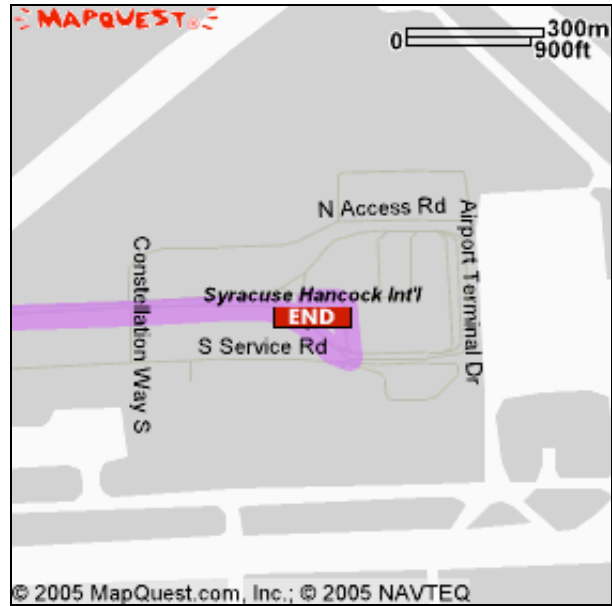

Notes:
.....
.....
.....
.....
.....
.....

All rights reserved. Use Subject to License/Copyright
These directions are informational only. No representation is made or warranty given as to their content, road conditions or route usability or expeditiousness. User assumes all risk of use. MapQuest and its suppliers assume no responsibility for any loss or delay resulting from such use.