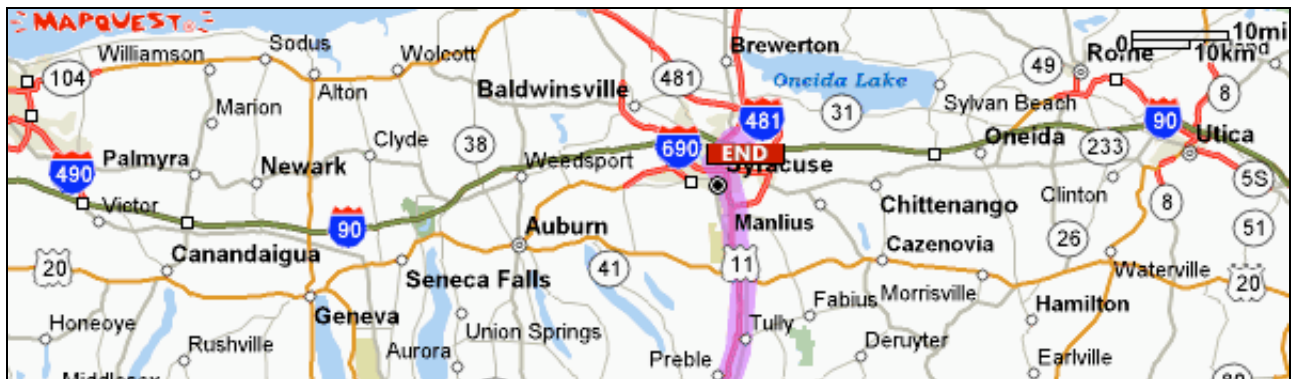

[Send To Printer](#) [Back To Directions](#)

**Start:** [1900-1998] Airport Blvd  
Syracuse, NY  
13212 US

**End:** 130 E Seneca St  
Ithaca, NY  
14850-4353 US

**Distance:** 64.30 miles

**Total Estimated Time:** 1 hour, 17 minutes

[Send To Printer](#) [Back To Directions](#)

**Start:** 130 E Seneca St  
Ithaca, NY  
14850-4353 US

**End:** [1900-1998] Airport Blvd  
Syracuse, NY  
13212 US

**Distance:** 64.90 miles

**Total Estimated Time:** 1 hour, 16 minutes

Click here to find the MBNA credit card that is right for you.

If you're into it, we're into it.™

| Directions   | Distance   |
|--|------------|
| 1. Start out going WEST on NY-79 W/E SENECA ST toward N CAYUGA ST/CAYUGA ST N.     | 0.5 miles  |
| 2. Turn RIGHT onto NY-13 N/NY-34 N/N MEADOW ST. Continue to follow NY-13 N.        | 13.7 miles |
| 3. Turn LEFT onto NY-13/NY-38. Continue to follow NY-13.                           | 7.5 miles  |
| 4. Turn SLIGHT RIGHT to stay on NY-13.   | 2.5 miles  |
| 5. Turn LEFT onto US-11/NY-13/NY-41/CHURCH ST.                                     | 0.2 miles  |
| 6. Turn RIGHT onto NY-13/CLINTON RD.   | 0.8 miles  |
| 7. Merge onto I-81 N via the ramp on the LEFT.                                     | 37.8 miles |
| 8. Merge onto COL EILEEN COLLINS BLVD/CR-78 E via EXIT 27 toward SYRACUSE AIRPORT. | 1.3 miles  |
| 9. COL EILEEN COLLINS BLVD/CR-78 E becomes AIRPORT TERMINAL DR.                    | <0.1 miles |
| 10. Turn SLIGHT LEFT to stay on AIRPORT TERMINAL DR.                               | <0.1 miles |
| 11. Turn LEFT onto TOLL BOOTH WAY.   | 0.1 miles  |
| 12. Turn LEFT onto COLOMBIA LN.  | <0.1 miles |
| 13. End at [1900-1998] Airport Blvd, Syracuse, NY 13212 US                         |            |