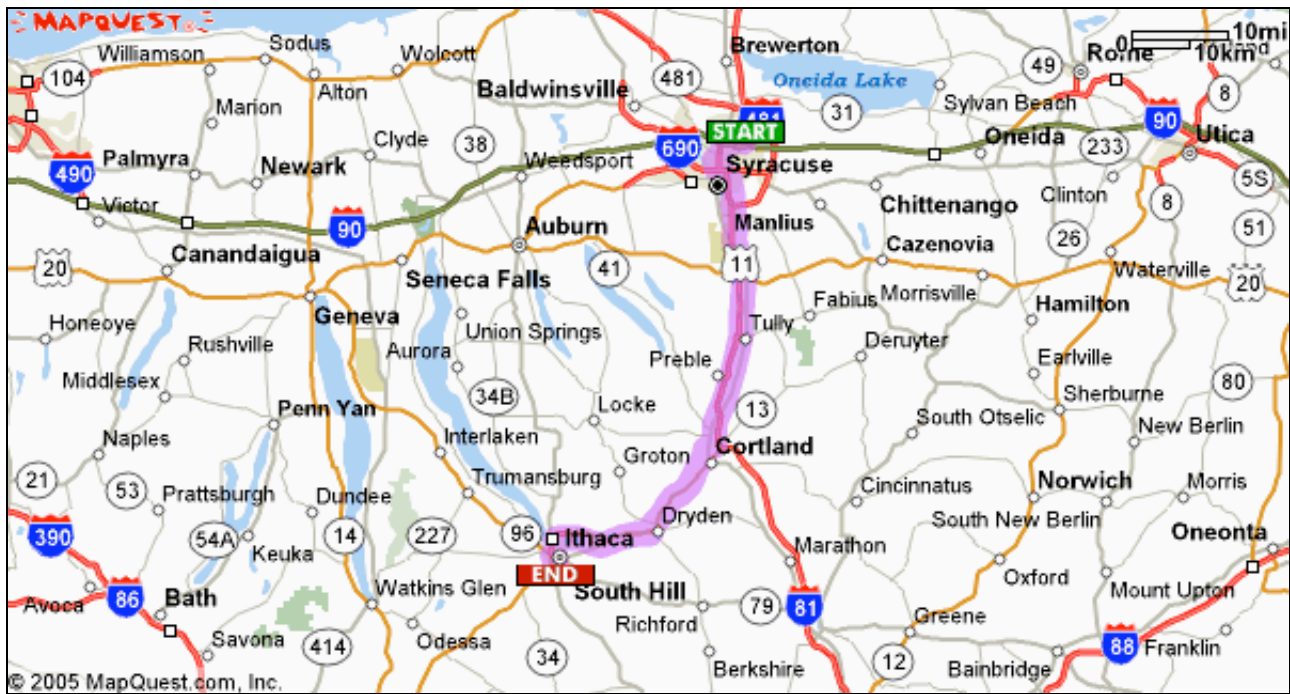

[Send To Printer](#) [Back To Directions](#)

**Start:** [1900-1998] Airport Blvd  
Syracuse, NY  
13212 US

**End:** 130 E Seneca St  
Ithaca, NY  
14850-4353 US

**Distance:** 64.30 miles

**Total Estimated Time:** 1 hour, 17 minutes

### Find Your Graduating Class

I graduated in

- 1985
- 1975
- 1965
- 1955

**Directions**

**Distance**

- |   |  |            |
|---|--|------------|
|    | <b>1.</b> Start out going SOUTHEAST on AIRPORT TERMINAL DR toward COL EILEEN COLLINS BLVD/CR-78 E. | <0.1 miles |
|    | <b>2.</b> Turn SLIGHT LEFT to stay on AIRPORT TERMINAL DR.   | <0.1 miles |
|    | <b>3.</b> Turn LEFT onto TOLL BOOTH WAY.   | 0.1 miles  |
|    | <b>4.</b> TOLL BOOTH WAY becomes COL EILEEN COLLINS BLVD/CR-78 W.                                  | 1.1 miles  |
|   | <b>5.</b> Merge onto I-81 S toward SYRACUSE/THRUWAY.   | 36.6 miles |
|  | <b>6.</b> Take the US-11 exit- EXIT 12- toward HOMER/CORTLAND.                                     | 0.3 miles  |
|  | <b>7.</b> Keep LEFT at the fork in the ramp.   | 0.4 miles  |
|  | <b>8.</b> Keep LEFT at the fork in the ramp.   | <0.1 miles |
|  | <b>9.</b> Turn LEFT onto NY-281/W HOMER RD. Continue to follow NY-281.                             | 3.8 miles  |
|  | <b>10.</b> NY-281 becomes NY-13.   | 7.5 miles  |
|  | <b>11.</b> Turn RIGHT onto NY-13/W MAIN ST. Continue to follow NY-13 S.                            | 12.8 miles |
|  | <b>12.</b> Turn LEFT onto DEY ST.  | <0.1 miles |
|  | <b>13.</b> Turn RIGHT onto W LINCOLN ST.   | <0.1 miles |
|  | <b>14.</b> Turn LEFT onto WILLOW AVE.  | 0.3 miles  |
|  | <b>15.</b> Turn LEFT onto W MARSHALL ST.   | 0.1 miles  |
|  | <b>16.</b> Turn RIGHT onto N TIOGA ST.   | 0.3 miles  |
|  | <b>17.</b> Turn RIGHT onto NY-79 W/E SENECA ST.  | <0.1 miles |
|  | <b>18.</b> End at 130 E Seneca St, Ithaca, NY 14850-4353 US  |            |